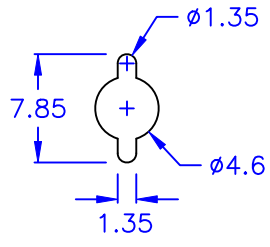

KFDX-28M-2-WPO  
MATERIAL: PC V0

◎ HOLE IN CHASSIS:

◎ CHASSIS THICKNESS: 0.8 mm  
(已包含反射片)

- ◎ Halogen Free 低鹵
- ◎ ROHS 2.0
- ◎ ROHS 六項 compliant

DRAW NO. PGAS034251 GJS

<b>PLASTIC TOLERANCE:</b>			網頁圖示供參考,最終以品固公司正式圖面為主 The plastic tolerance is just for your reference; all the measurements and dimensions are according to the "DATA SHEET" issued by PINGOOD.
L ≤ 10	±0.2		
10 < L ≤ 30	±0.3		
30 < L ≤ 50	±0.5		
50 < L ≤ 100	±0.7		
100 < L ≤ 250	±1.2		
ABOVE 250	±1.5		
MATERIAL: PC V2 or EQUIVALENT			
COLOR: NATURAL			
MATERIAL: PC V0 or EQUIVALENT			
COLOR: WHITE			